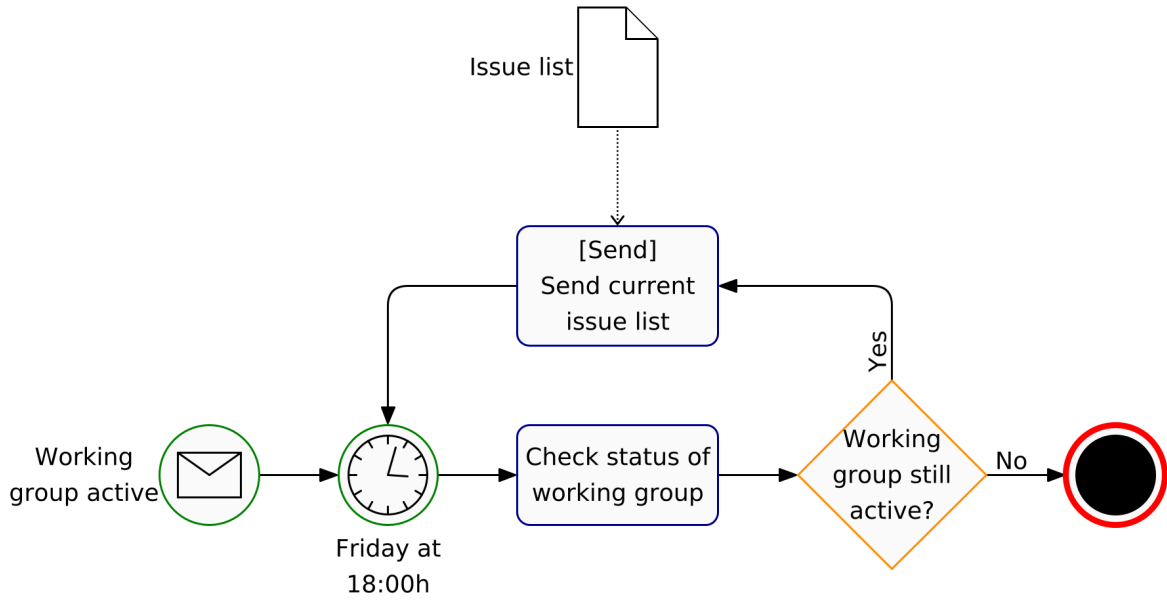

Graphity Sandbox

BPMN

test

Wecker

Lampe

Pool		
	Column 1	Column 2
Row 1		
Row 2		

Untitled Diagram